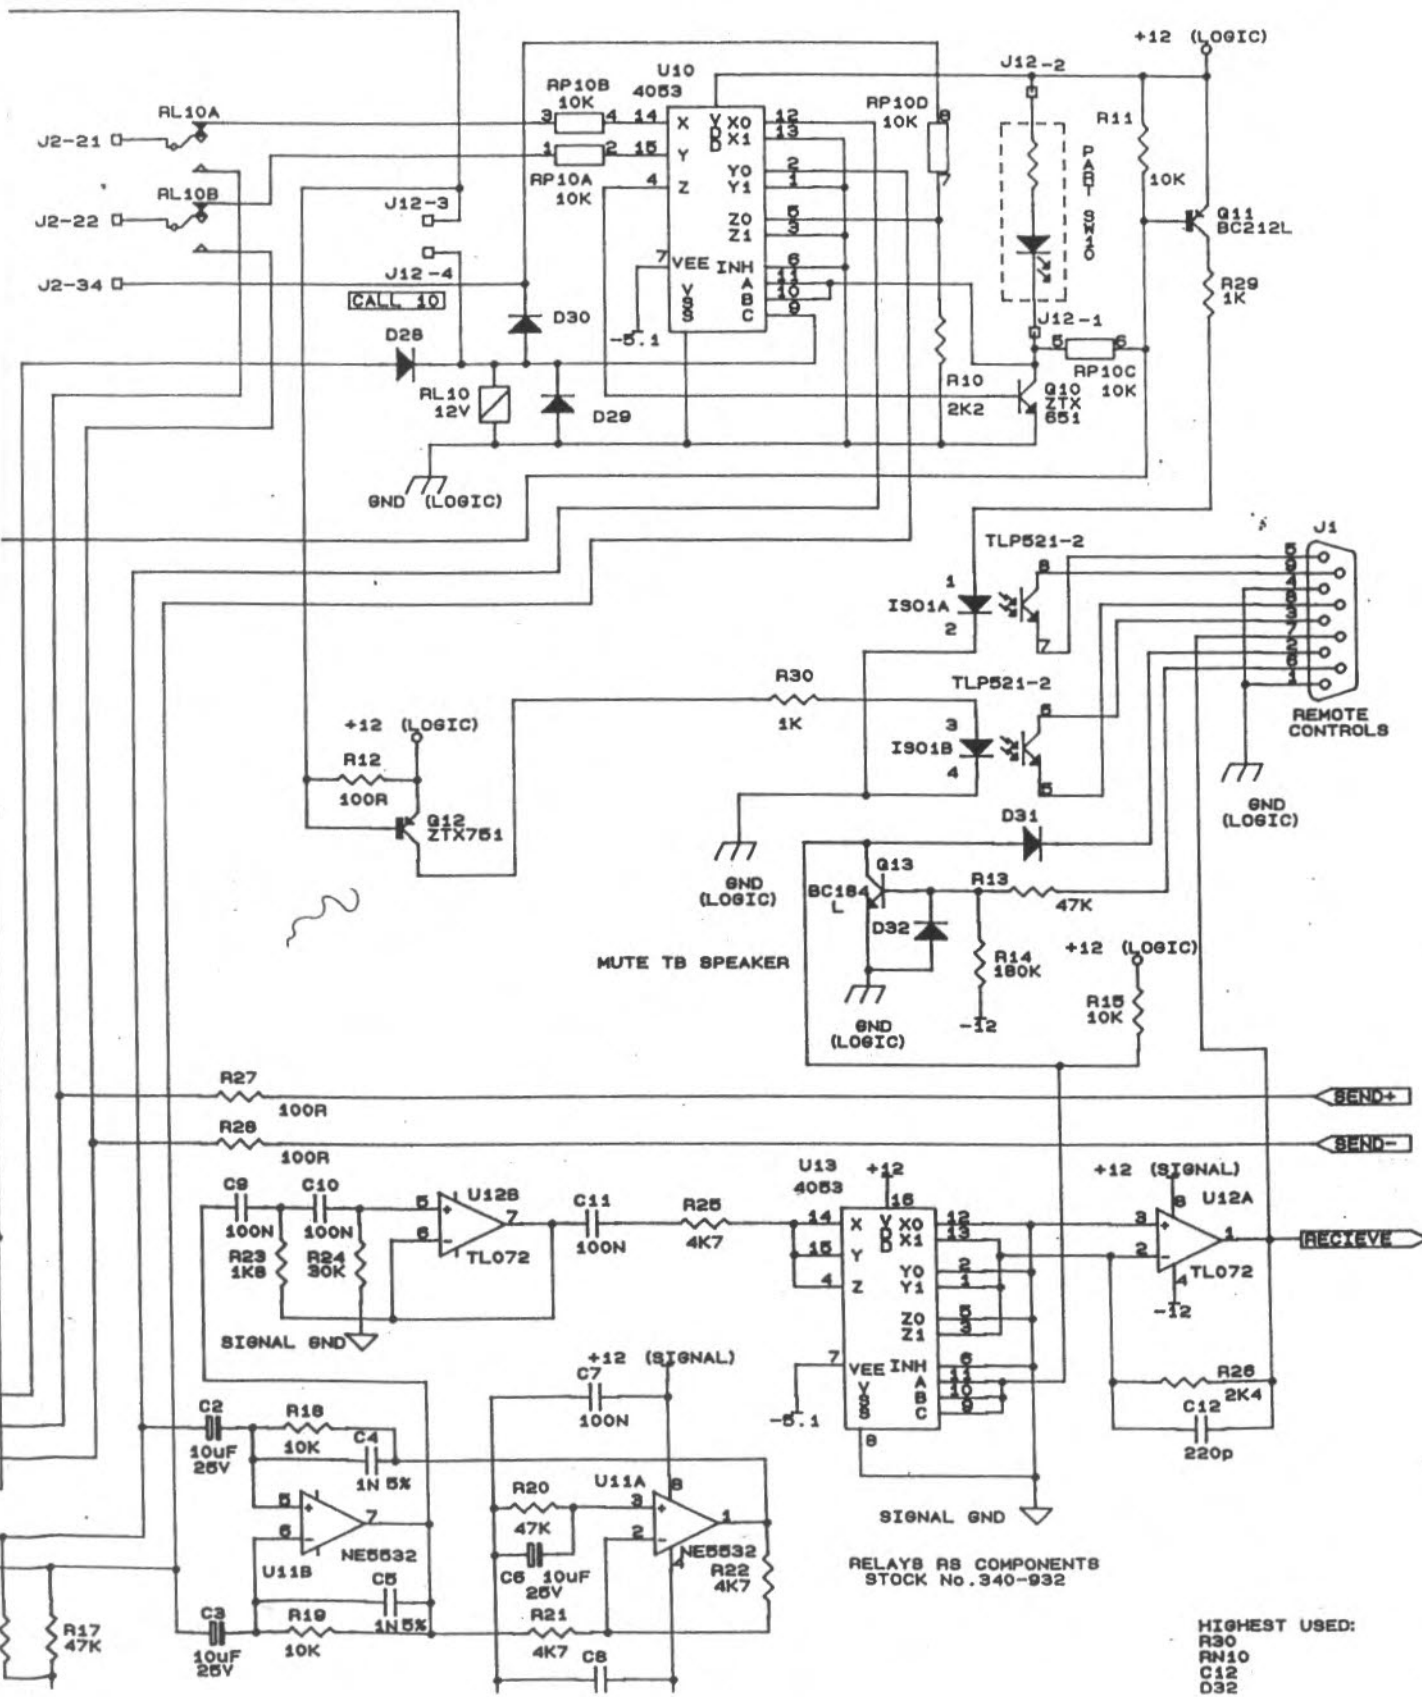

HIGHEST USED:
 R6
 R6
 C38
 D18
 Q6
 RL6
 1142

RELAYS 1-
 RS STOCK
 340-932
 SUB MINIATURE

1-10
 CK No.
 332
 TURE

RELAYS RS COMPONENTS
STOCK No. 340-932

HIGHEST USED:
R30
R10
C12
O32