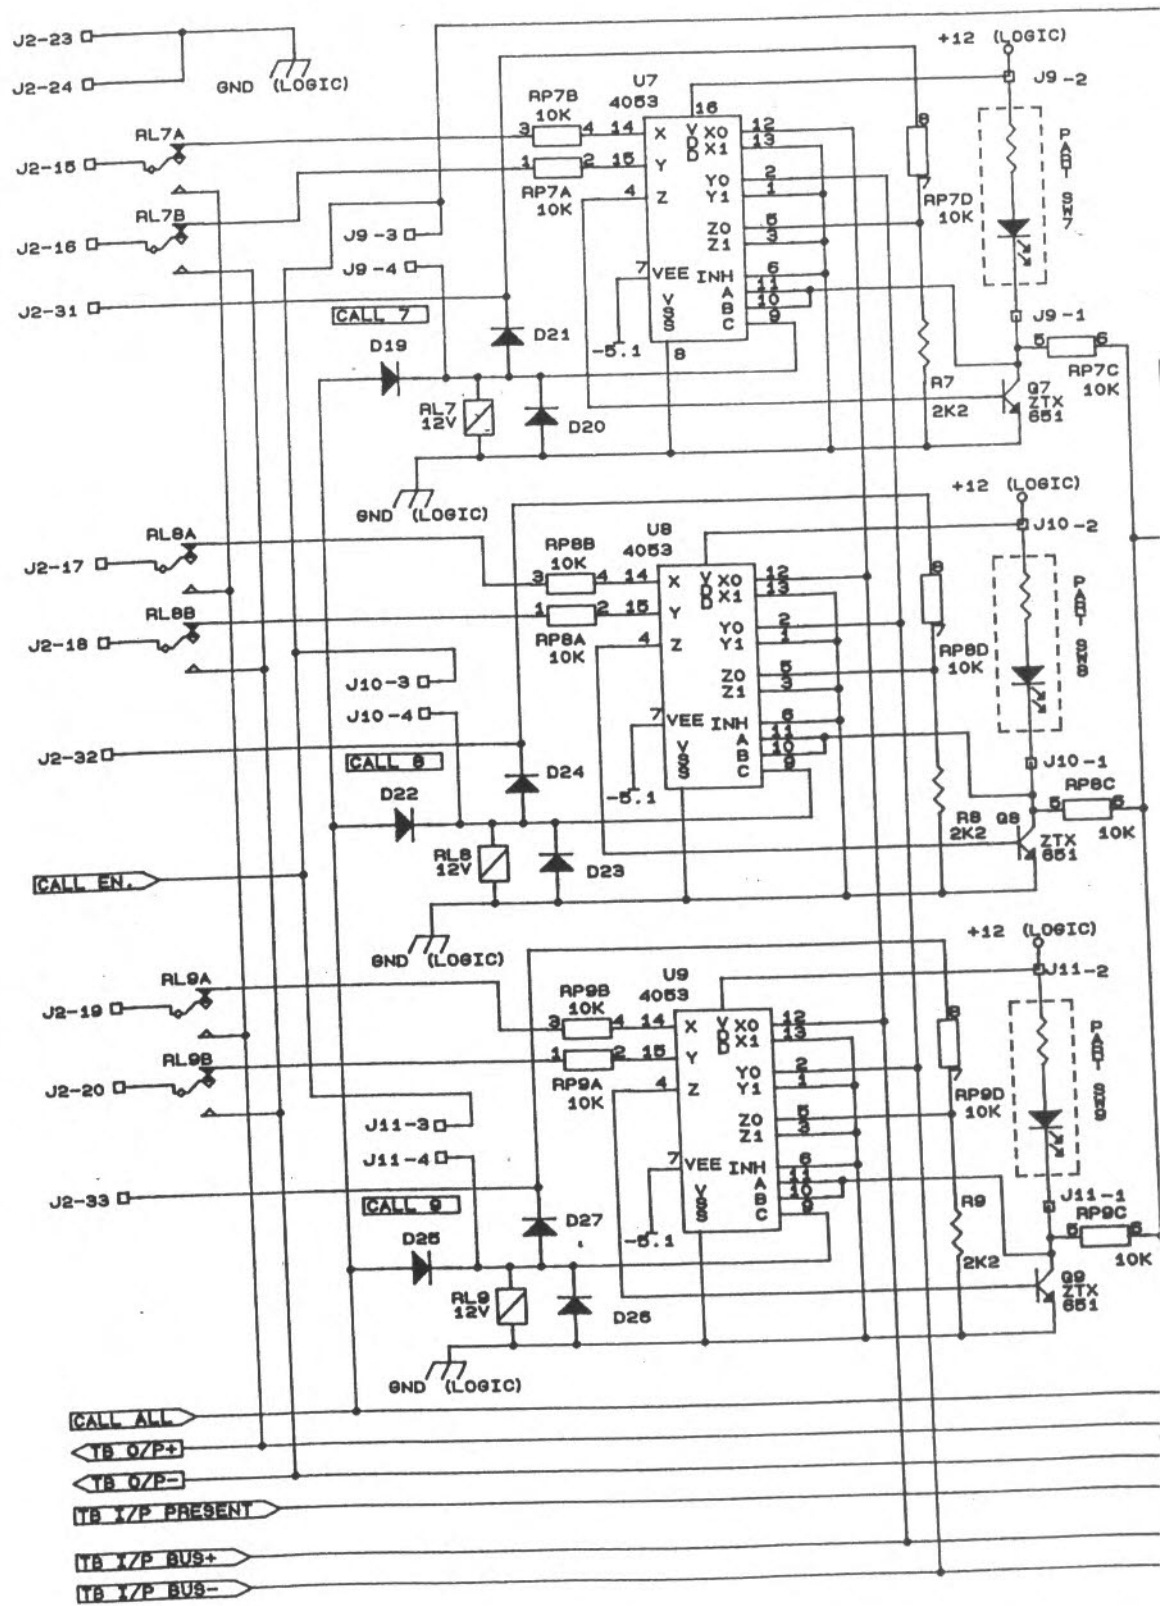

HIGHEST USED:
 R6
 R6
 C38
 D18
 Q6
 RL6
 1142

RELAYS 1-
 RS STOCK
 340-932
 SUB MINIATURE

1-10
 CK No.
 332
 TURE

RELAYS RS COMPONENTS
STOCK No. 340-932

HIGHEST USED:
R30
R10
C12
O32