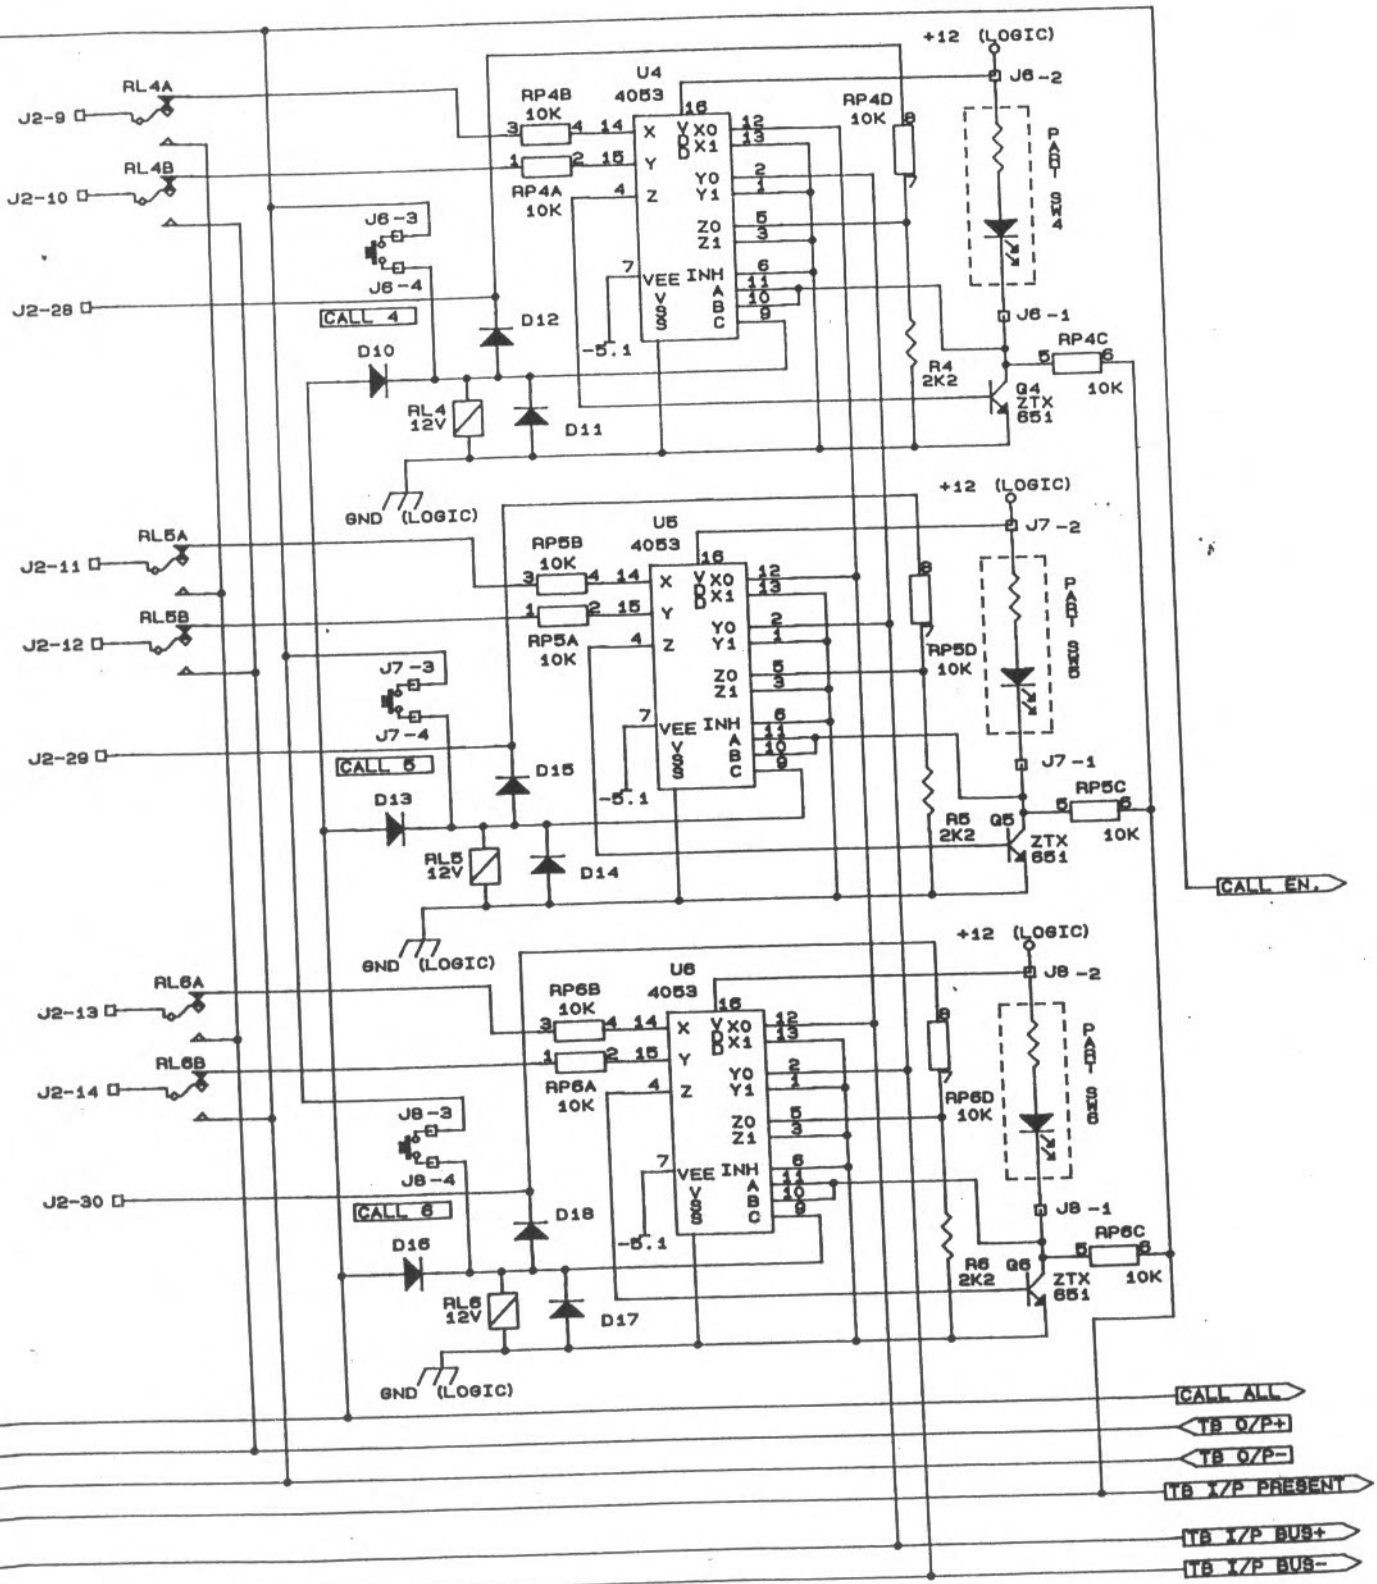

HIGHEST USED:
 R6
 R6
 C38
 D18
 Q6
 RL6
 1142

RELAYS 1-
 RS STOCK
 340-932
 SUB MINIATURE

1-10
 CK No.
 332
 TURE

RELAYS RS COMPONENTS
STOCK No. 340-932

HIGHEST USED:
R30
R10
C12
O32