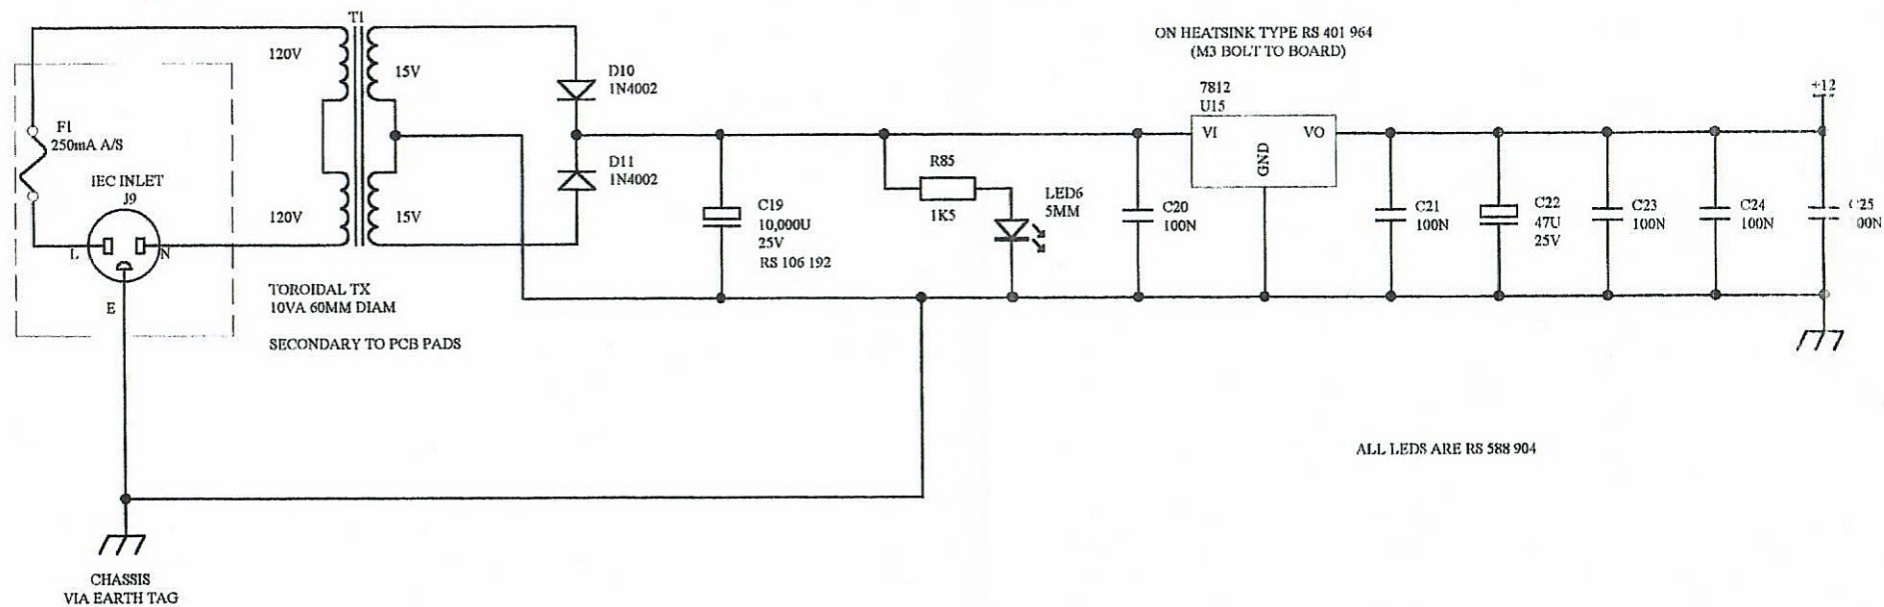

Title			
ALICE AIRSWITCH DELAY CONTROL LOGIC			
Size	Number	MRSDDEL	Revision
A2			C
Date	25 Jan 1997	Sheet 2 of 4	
File	C:\PWC\GUESTA\VARSWORL\SCH1	Drawn by	SL

Title			
AIRSWITCH STUDIO SELECT LOGIC			
Size	Number	Revision	
A2	AIRSWLOG	C	
Date	23 Jan 1997	Sheet 1 of 4	
File	C:\PWS\CAUT7A\AIRSWLOG.SCH	Drawn by	SIL

Title			
ALICE AIRSWITCH RELAY SECTION			
Size	Number	Revision	C
A2	MRSWREL		
Date	22 Jan 1997	Sheet 3 of 4	
File	C:\PRODUCTS\AIRSWREL.SCH	Drawn By	ZHL

Title		
ALICE AIRSWITCH POWER SUPPLY		
Size	Number	Revision
A4	AIRSWPSU	C
Date:	22-Jun-1997	Sheet 4 of 4
File:	C:\PRODUCTS\AIRSWPSU.SCH	Drawn By: SJL