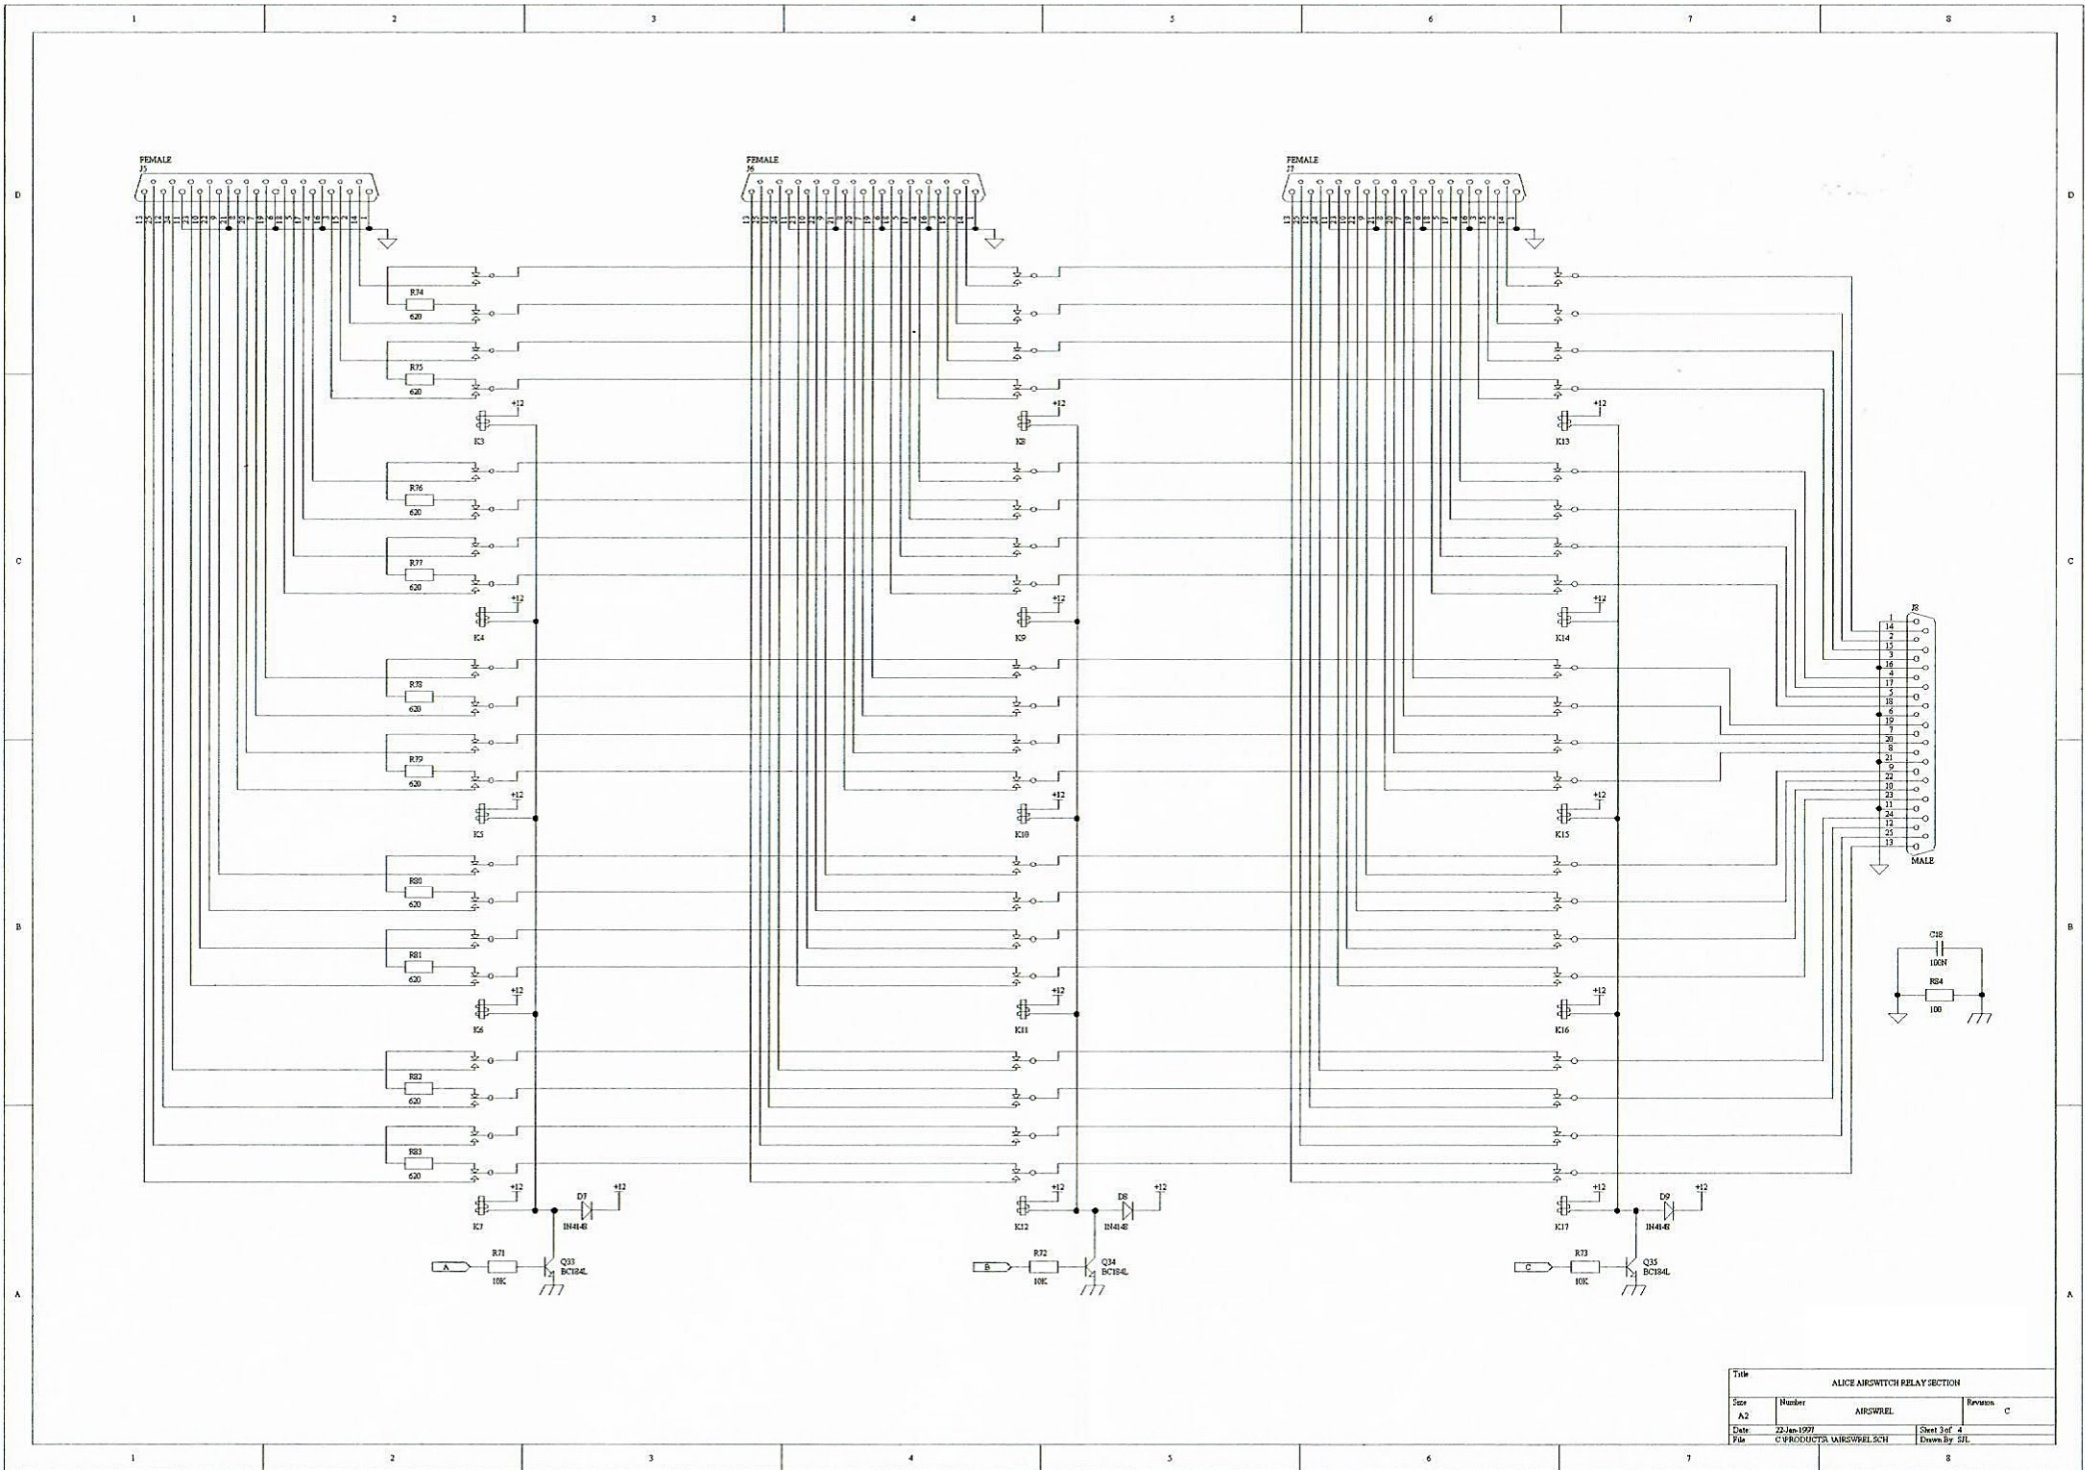

Title			
ALICE AIRSWITCH DELAY CONTROL LOGIC			
Size	Number	MRSDDEL	Revision
A2			C
Date	25 Jan 1997	Sheet 2 of 4	
File	C:\PWC\GUESTA\VARSWORL\SCH1	Drawn by	SL

Title			
AIRSWITCH STUDIO SELECT LOGIC			
Size	Number	Revision	
A2	AIRSWLOG	C	
Date	23 Jan 1997	Sheet 1 of 4	
File	C:\PWS\CAUT7A\AIRSWLOG.SCH	Drawn by	SIL

Title			
ALICE AIRSWITCH RELAY SECTION			
Size	Number	Revision	C
A2	MRSWREL		
Date	22 Jan 1997	Sheet 3 of 4	
File	C:\PRODUCTS\AIRSWREL.SCH	Drawn By	ZHL

Title		
ALICE AIRSWITCH POWER SUPPLY		
Size	Number	Revision
A4	AIRSWPSU	C
Date:	22-Jun-1997	Sheet 4 of 4
File:	C:\PRODUCTS\AIRSWPSU.SCH	Drawn By: SJL