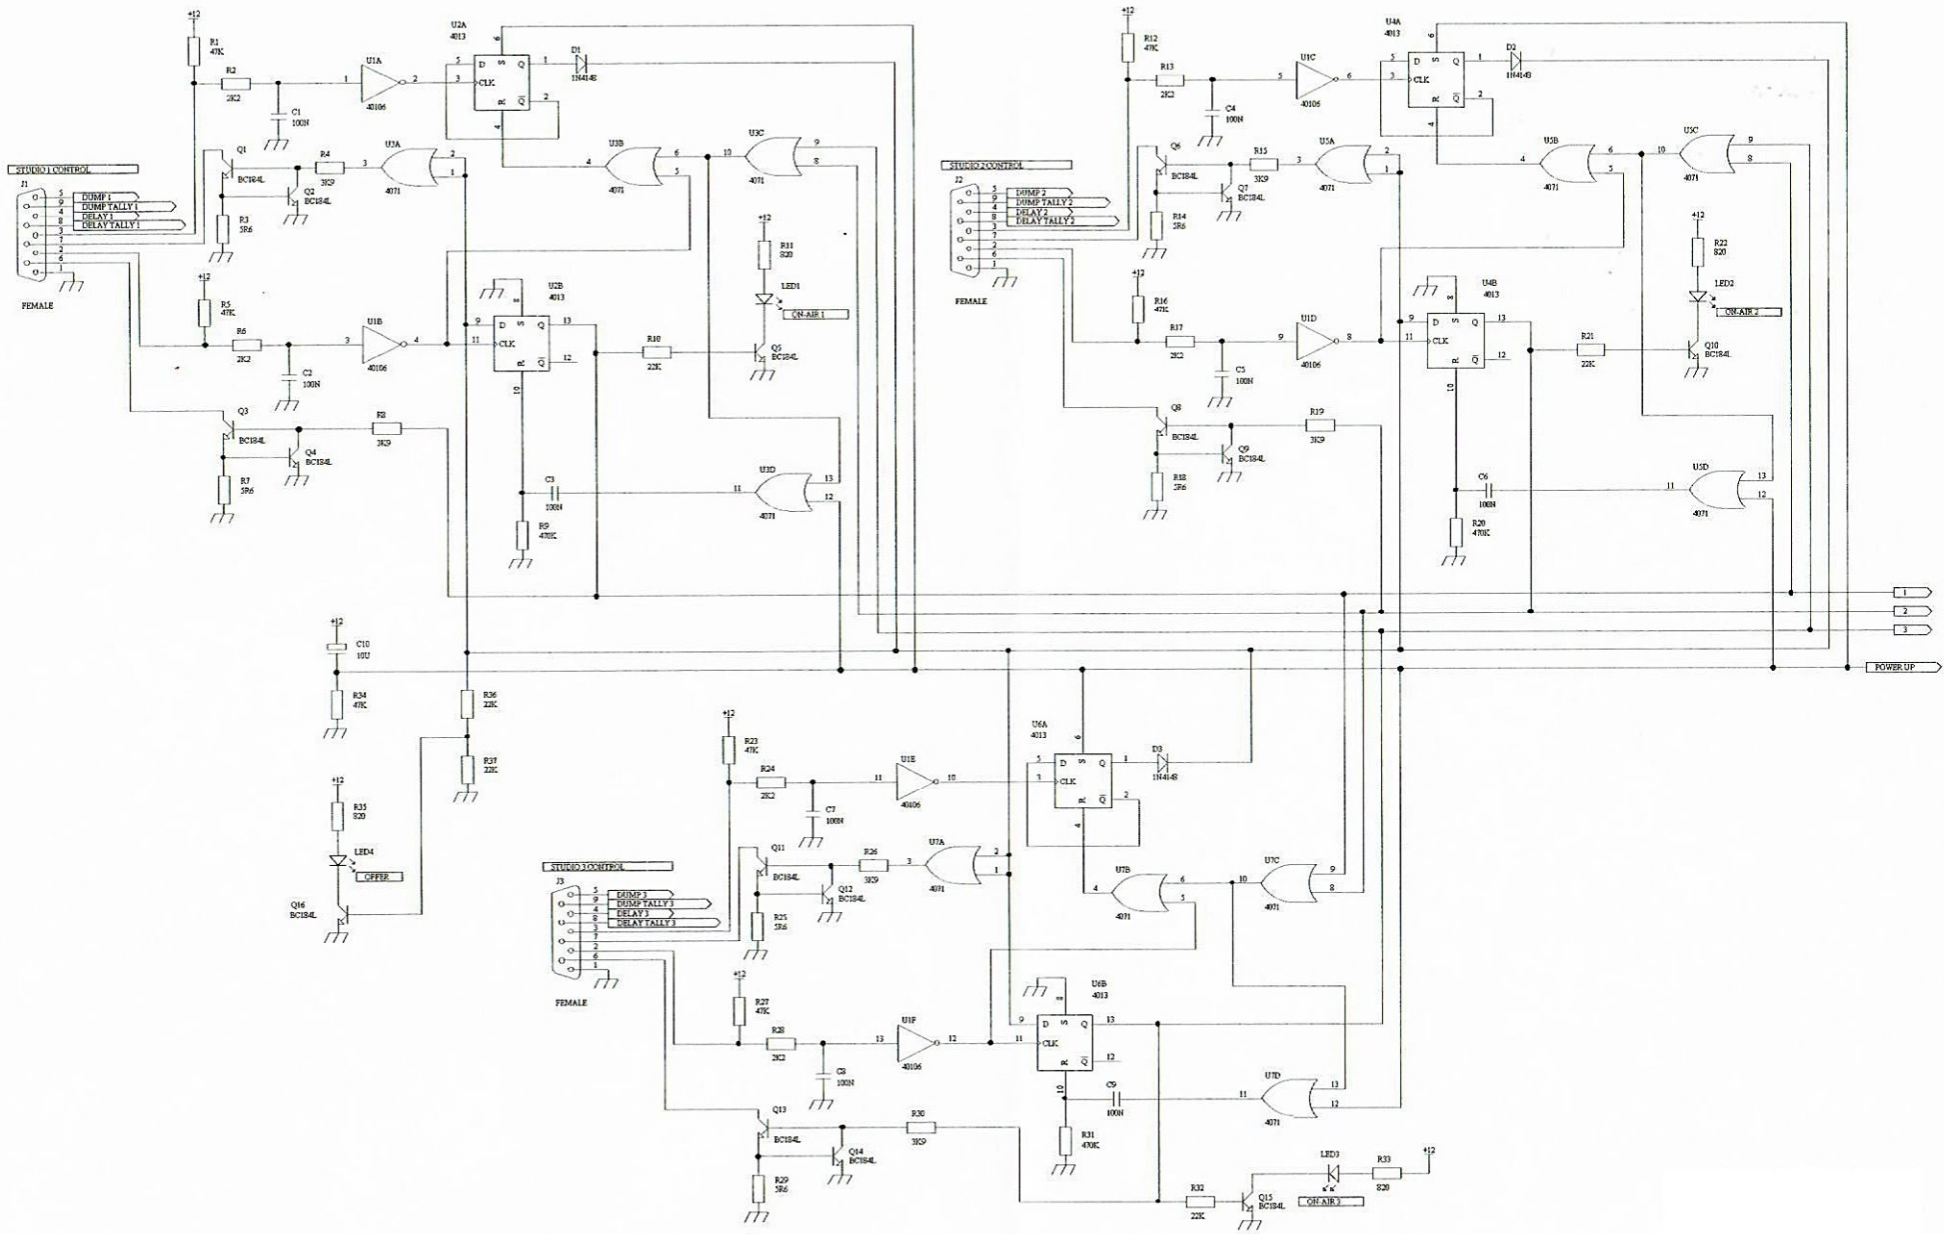

Title			
ALICE AIRSWITCH DELAY CONTROL LOGIC			
Size	Number	MRSDDEL	Revision
A2			C
Date	25 Jan 1997	Sheet 2 of 4	
File	C:\PWC\GUESTA\VARSWORL\SCH1	Drawn by	SL

Title			
AIRSWITCH STUDIO SELECT LOGIC			
Size	Number	Revision	
A2	AIRSWLOG	C	
Date	23 Jan 1997	Sheet 1 of 4	
File	C:\PWS\CAUT7A\AIRSWLOG.SCH	Drawn by	SIL

Title			
ALICE AIRSWITCH RELAY SECTION			
Size	Number	Revision	C
A2	MRSWREL		
Date	22 Jan 1997	Sheet 3 of 4	
File	C:\PRODUCTS\AIRSWREL.SCH	Drawn By	ZHL

Title		
ALICE AIRSWITCH POWER SUPPLY		
Size	Number	Revision
A4	AIRSWPSU	C
Date:	22-Jun-1997	Sheet 4 of 4
File:	C:\PRODUCTS\AIRSWPSU.SCH	Drawn By: SJL