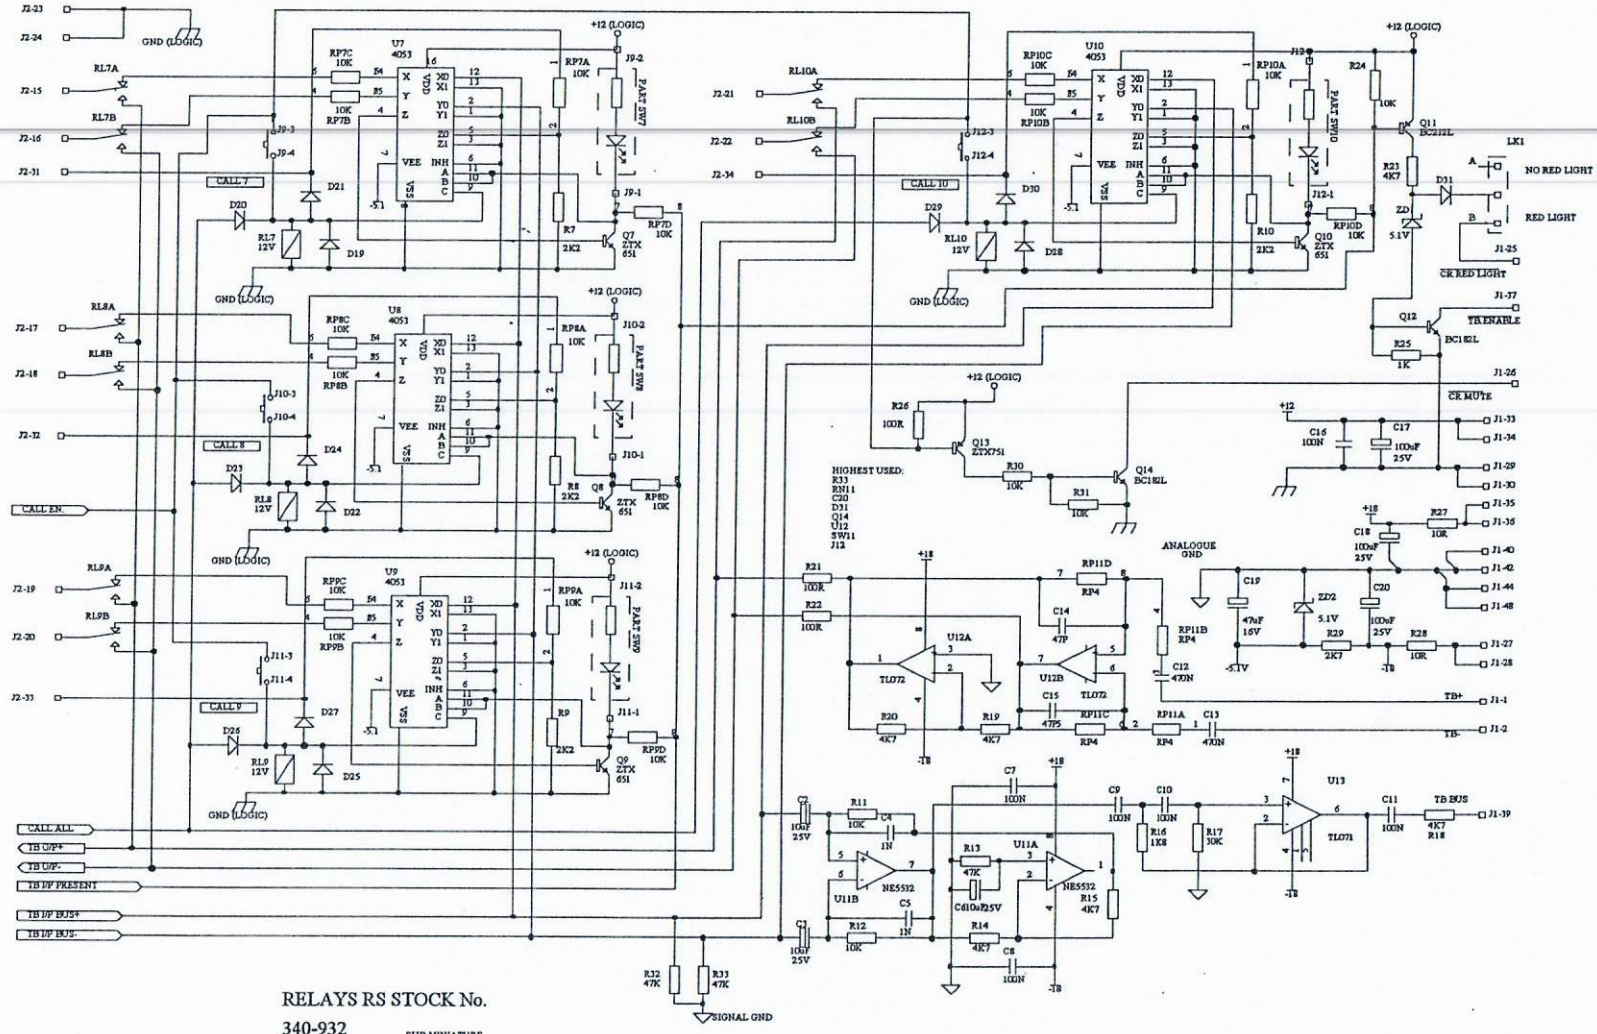

RELAYS 1-10
RS STOCK No.
340-932
SUB MINIATURE

- HIGHEST USED
R6
RP6
C1
D1E
C6
RL6
U6
SW11
J13

- CALL ALL
- TB OP+
- TB OP-
- TB DP PRESENT
- TB DP BUS+
- TB DP BUS-

Title			
TALKBACK MODULE			
Size	Number	TBMOD1	Revision D
A2	10004-1906		Issue 1 of 2
File	C:\PRODUCTS\WBMOD1.SCH	Drawn BY: SJL	

RELAYS RS STOCK No.
340-932 SUB MINIATURE

THIS			
SIDE	NUMBER	REVISION	DATE
A2	TBMOD2	D	
DRAWN BY: J.L. / CHECKED BY: J.L.			