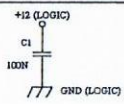

RELAYS 1-10
RS STOCK No.
340-932
SUB MINIATURE

- HIGHEST USED
R6
RP6
C1
D1E
C6
RL6
U6
SW11
J13

- CALL ALL
- TB OP+
- TB OP-
- TB DP PRESENT
- TB DP BUS+
- TB DP BUS-

Title			
TALKBACK MODULE			
Size	Number	TBMOD1	Revision D
A2	10004-1906		Issue 1 of 2
File	C:\PRODUCTS\WBMOD1.SCH	Drawn BY: SJL	

RELAYS RS STOCK No.
340-932 SUB MINIATURE

THIS			
SIDE	NUMBER	REVISION	DATE
A2	TBMOD2	D	
DRAWN BY: J.L. / CHECKED BY: J.L.			